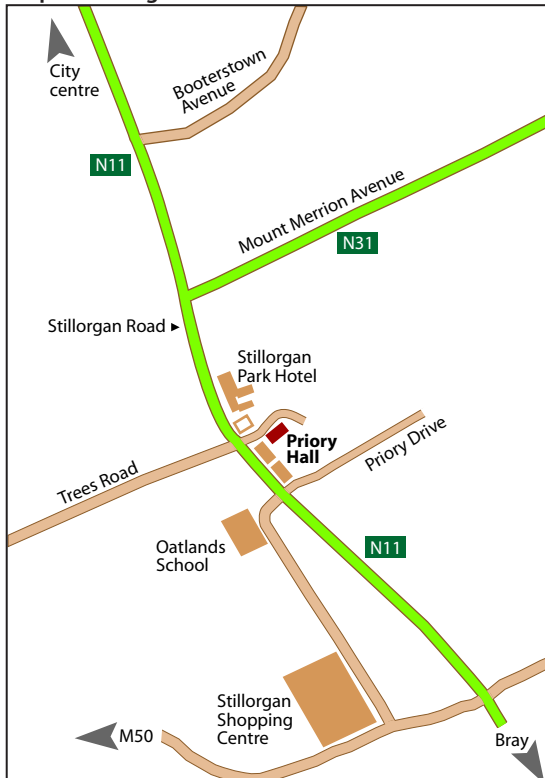

Map of Stillorgan

Tom Martin & Associates/TMA
Management and marketing consultants

Priory House, 19 Priory Hall Stillorgan, Co. Dublin, Ireland
Tel: (01) 288 6110 Fax: (01) 283 5251
Mobile: (086) 173 8172 Email: info@tma.ie